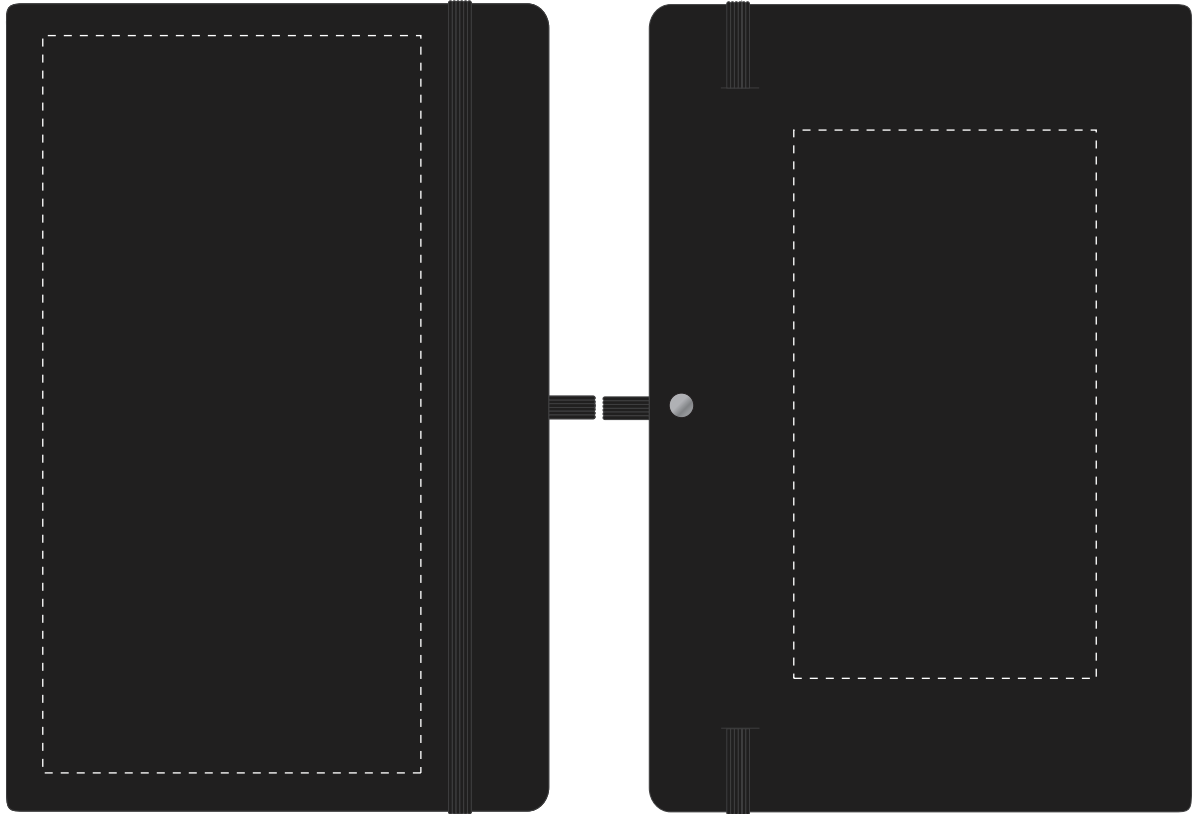

Your Ref:	Quantity:	Product Code: QS2345
Our Ref:	Version: 1	Product Colour: BLACK

PRINTING CONCERNS:**PRODUCT INFO: DUE TO THE NATURE OF THE PRODUCT THE PRINT POSITION MAY VARY BY 2 - 3 MM**

We stock this item in the following colours

**PANTONE REFERENCE(S)**

- Colour 1
- Colour 1
- Colour 1
- Colour 1

ARTWORK SCALE 50%

Product Image for visualisation
- colours may vary

- CENTRED TO PRINT AREA
- CENTRED TO NOTEBOOK

The dashed line is to demonstrate print area and will not appear on your printed item

To proceed, please approve visual via the online system.

ARTWORK SCALE 100%
Max print area: 195mm x 100mm

ARTWORK SCALE 100%
Max print area: 145mm x 80mm